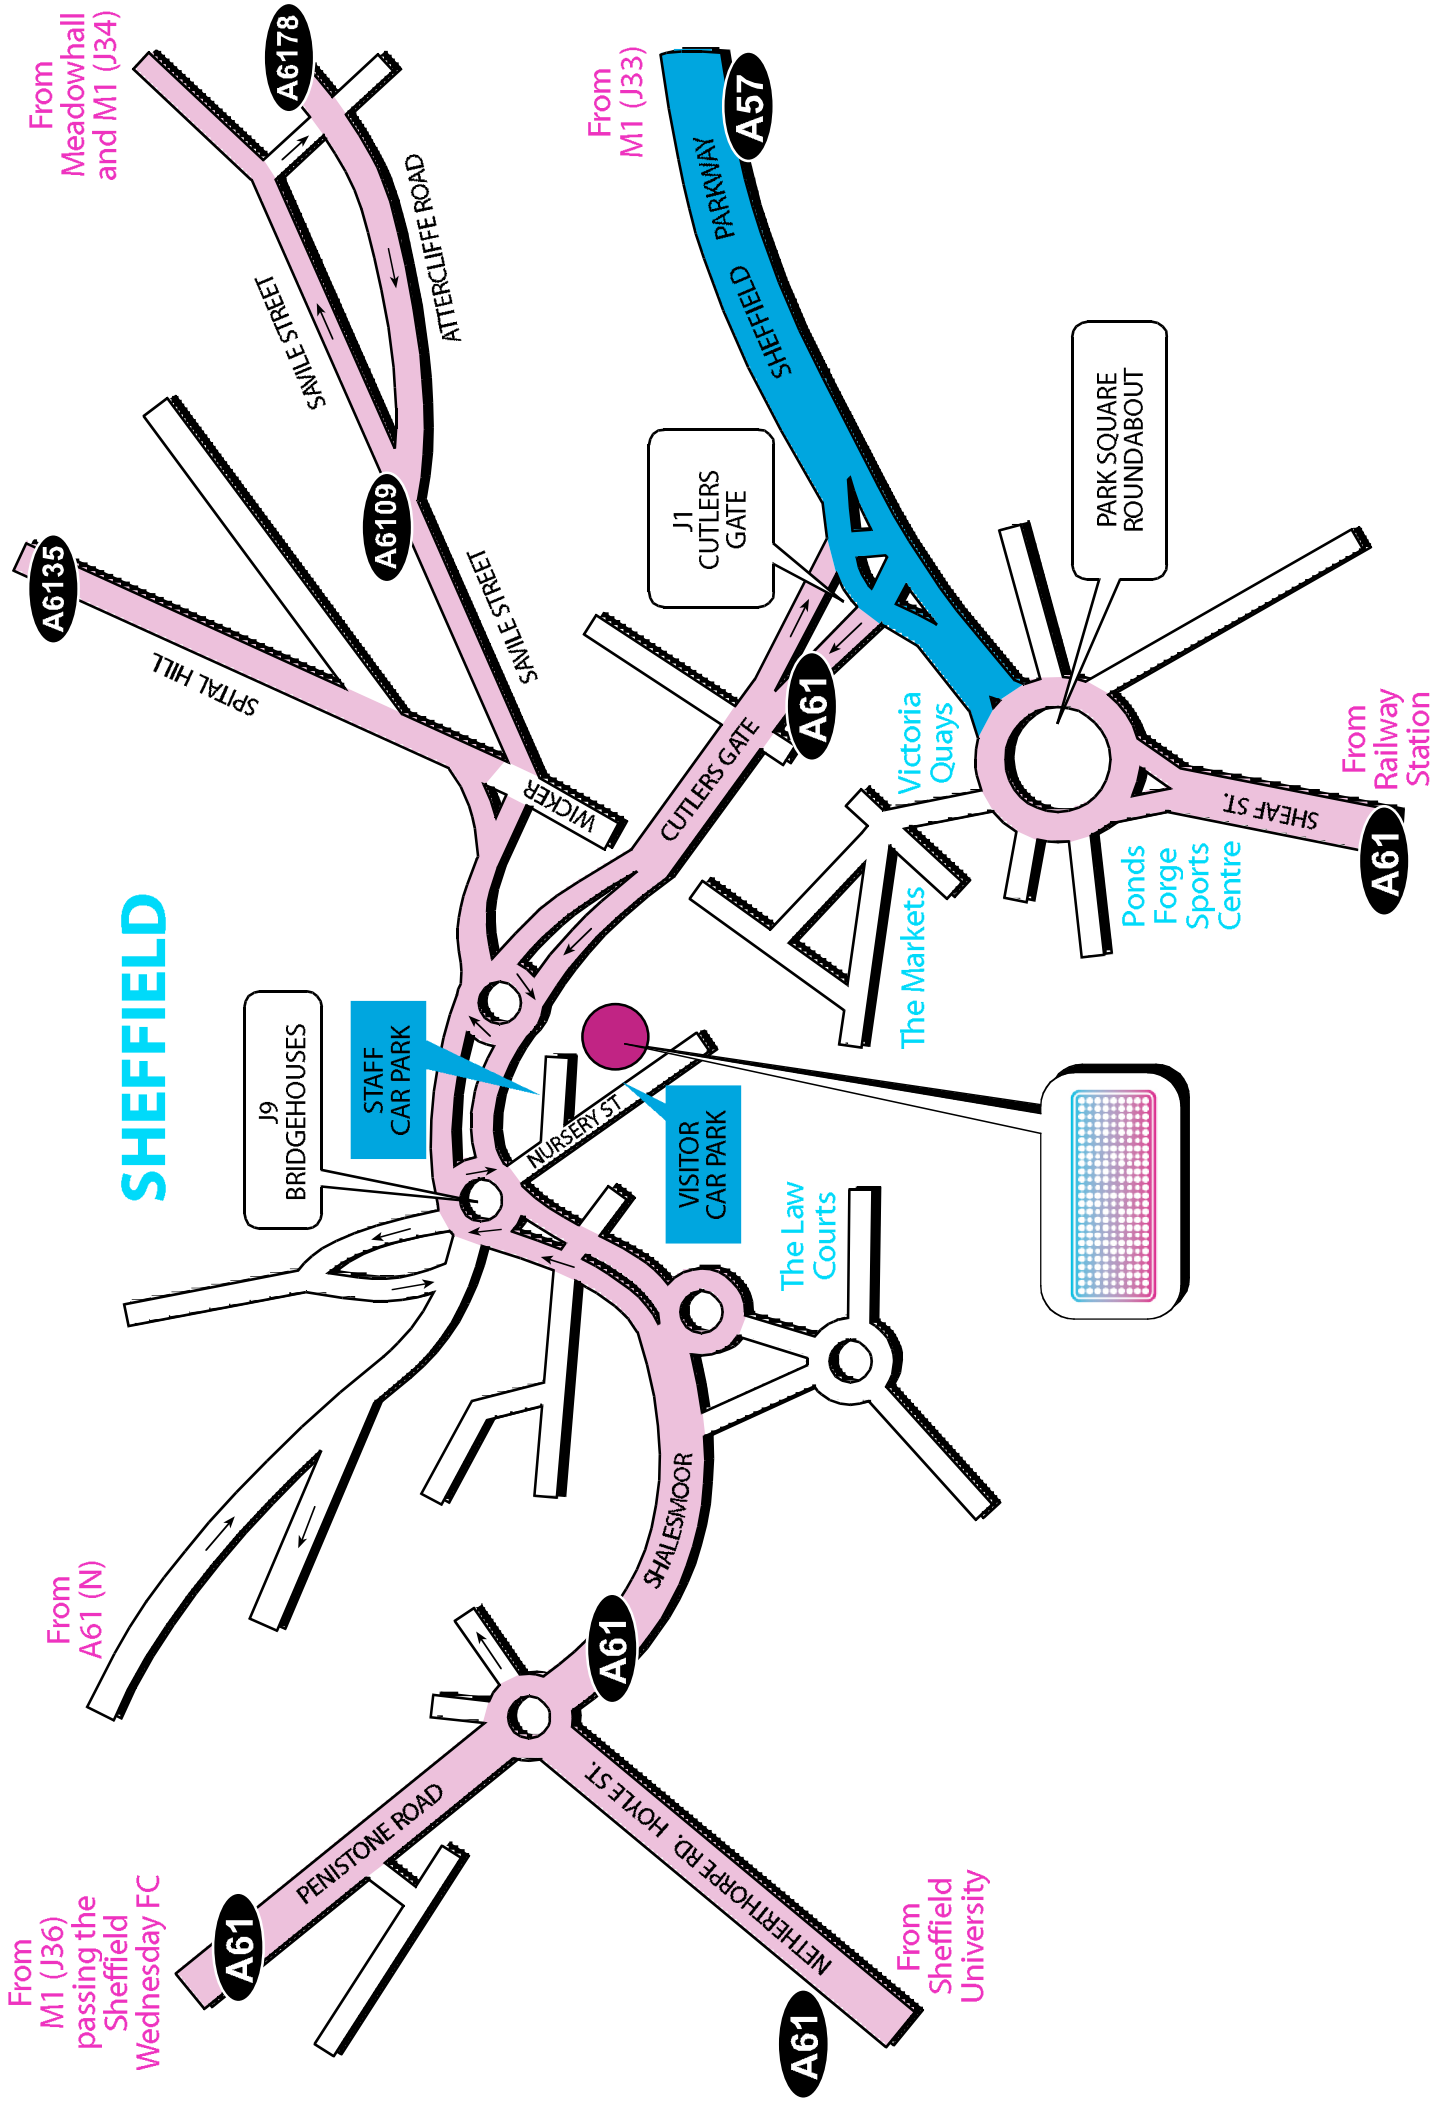

# SHEFFIELD

From Meadowhall and M1 (J34)

From M1 (J33)

From Railway Station

From Sheffield University

From M1 (J36) passing the Sheffield Wednesday FC